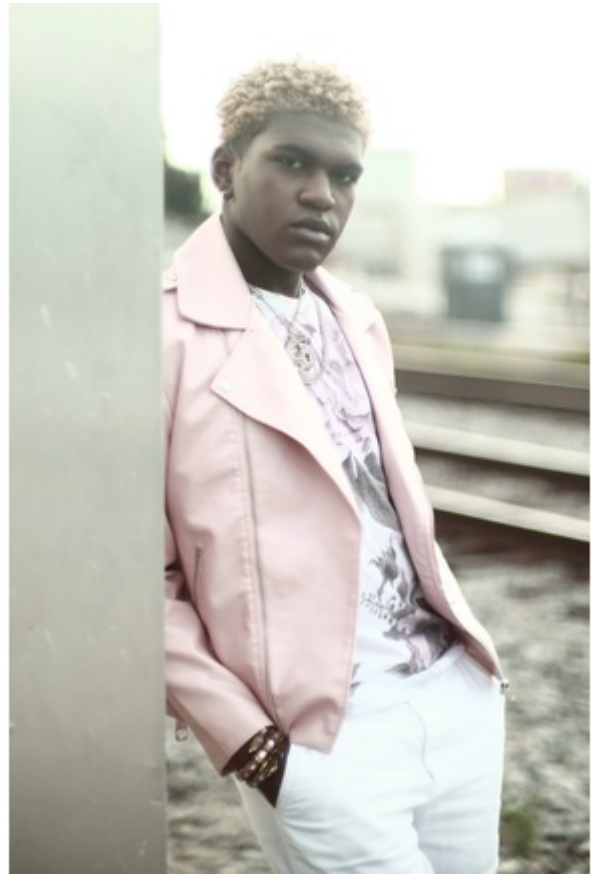

modelscout
407.420.5888
www.modelscout.com
26 years - The Best Talent
period.

Creshawn Pearson

Height: 6'1" **Waist:** 86cm - 34" **Inseam:** 81cm - 32" **Suit Size:** 42
Eye Color: brown **Hair Color:** honey **Shoe Size:** 12

Creshawn Pearson

Height: 6'1" **Waist:** 86cm - 34" **Inseam:** 81cm - 32" **Suit Size:** 42 **Eye Color:** brown **Hair Color:** honey
Shoe Size: 12