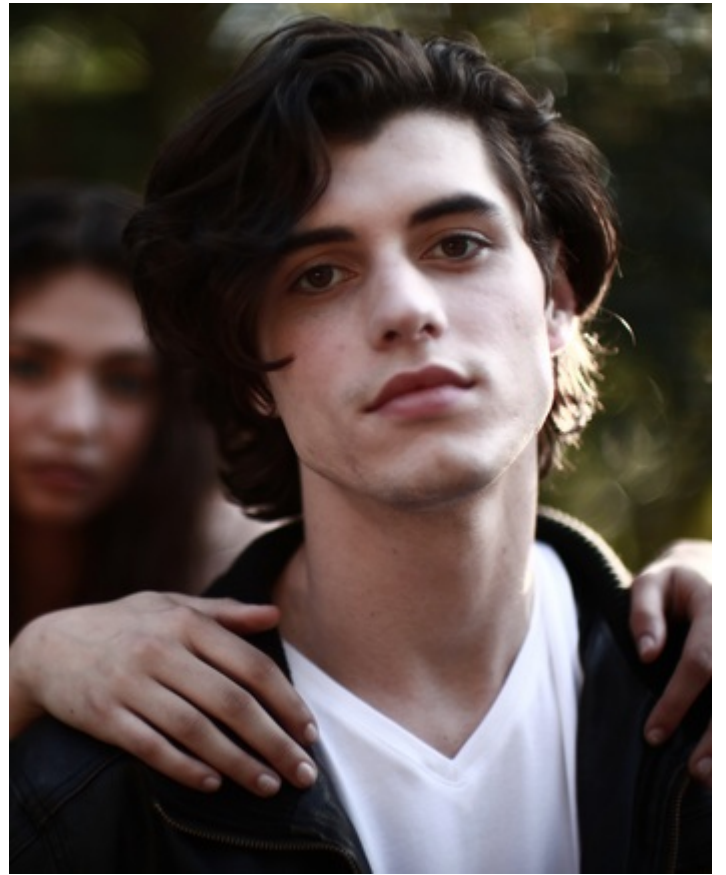

Alec Conor

Height: 6'2" **Waist:** 81cm - 32" **Inseam:** 81cm - 32" **Suit Size:** 36
Eye Color: hazel **Hair Color:** brown **Shoe Size:** 12

modelscout
407.420.5888
www.modelscout.com
30 years - The Best Talent
period.

Alec Conor

Height: 6'2" Waist: 81cm - 32" Inseam: 81cm - 32" Suit Size: 36 Eye Color: hazel Hair Color: brown Shoe Size: 12