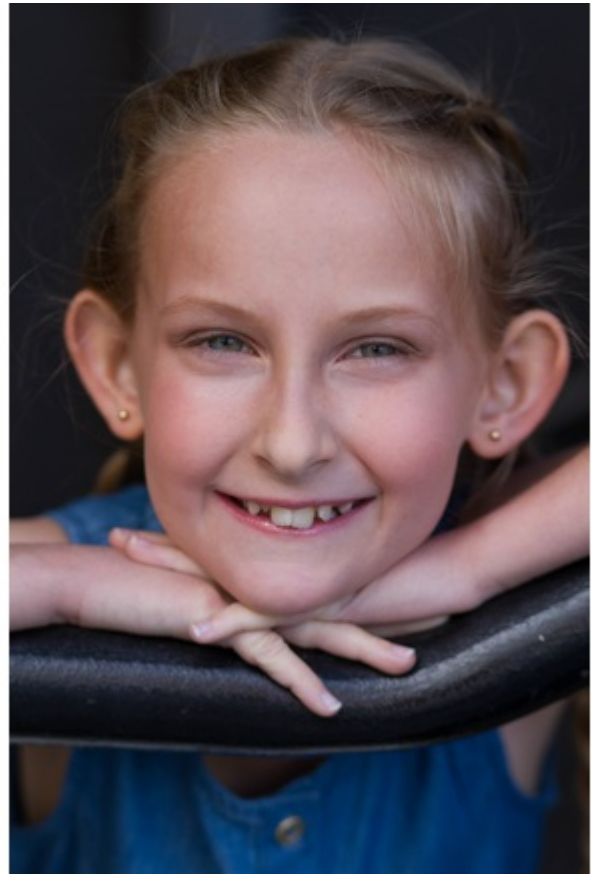

**Ava Robbins**

**Height:** 50" **Eye Color:** blue-gray **Hair Color:** dark blonde **Shoe Size:**  
13

**Ava Robbins**

**Height:** 50" **Eye Color:** blue-gray **Hair Color:** dark blonde **Shoe Size:** 13