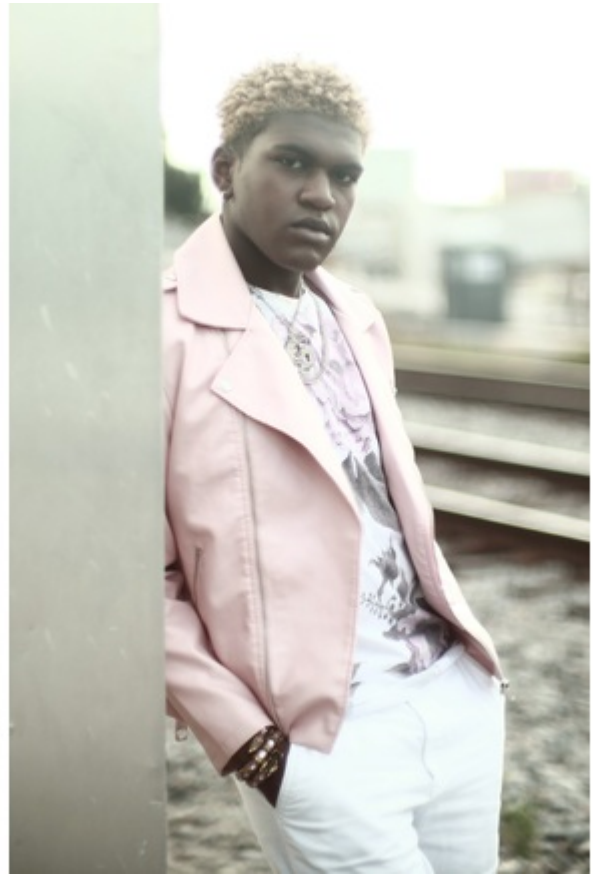

## **Creshawn Pearson**

**Height:** 6'1" **Waist:** 86cm - 34" **Inseam:** 81cm - 32" **Suit Size:** 42  
**Eye Color:** brown **Hair Color:** honey **Shoe Size:** 12

## Creshawn Pearson

Height: 6'1" Waist: 86cm - 34" Inseam: 81cm - 32" Suit Size: 42 Eye Color: brown Hair Color: honey  
Shoe Size: 12