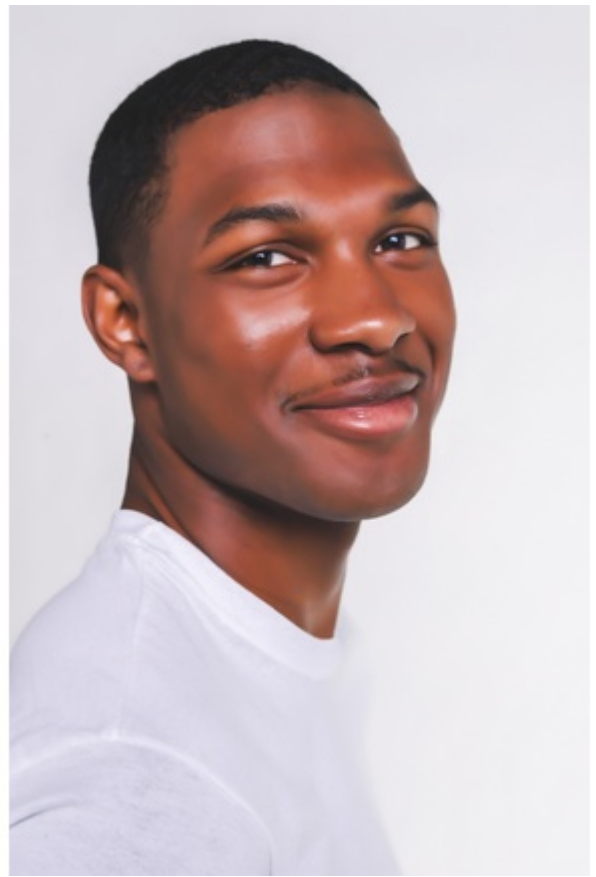

Jaizier Mallett

Height: 6'0" **Waist:** 76cm - 30" **Inseam:** 81cm - 32" **Suit Size:** 38
Eye Color: brown **Hair Color:** black **Shoe Size:** 12

Jaizier Mallett

Height: 6'0" **Waist:** 76cm - 30" **Inseam:** 81cm - 32" **Suit Size:** 38 **Eye Color:** brown **Hair Color:** black **Shoe Size:** 12