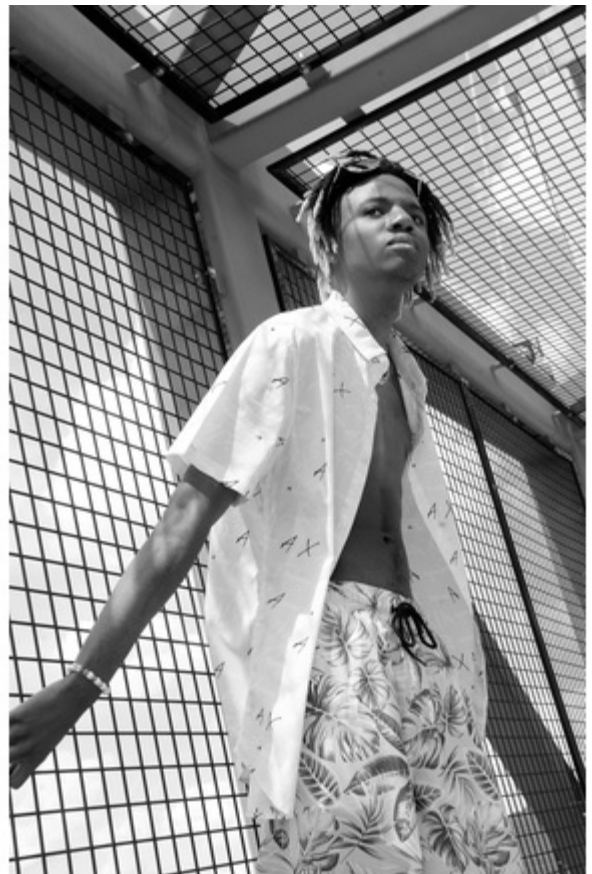

## Synnei Davis

Height: 5'10" Waist: 76cm - 30" Inseam: 81cm - 32" Suit Size: 38  
Eye Color: dark brown Hair Color: dark brown Shoe Size: 9

**Synnei Davis**

**Height:** 5'10" **Waist:** 76cm - 30" **Inseam:** 81cm - 32" **Suit Size:** 38 **Eye Color:** dark brown **Hair Color:** dark brown **Shoe Size:** 9