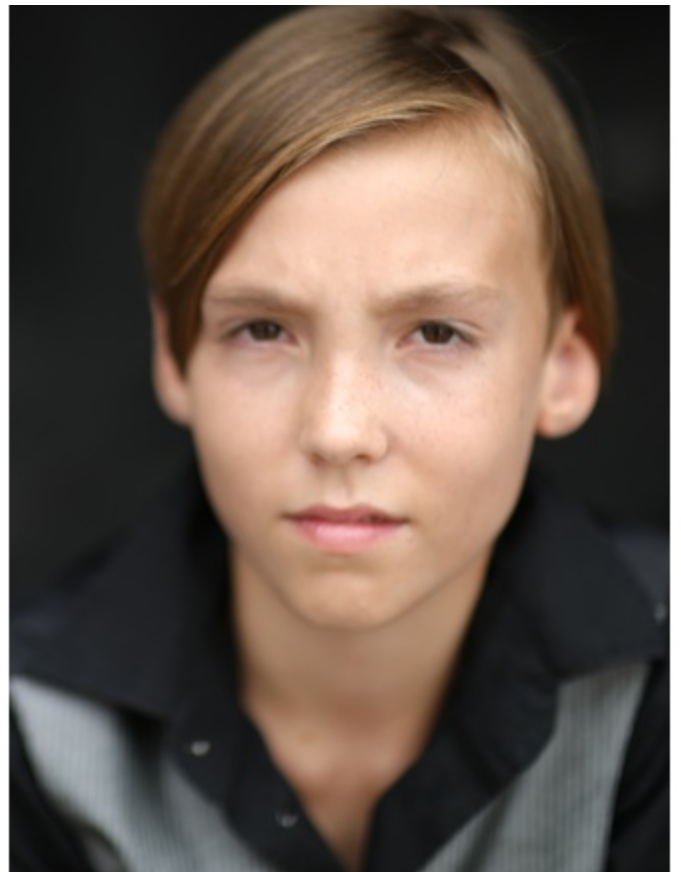

Topher .

Height: 57" **Eye Color:** brown **Hair Color:** brown **Shoe Size:** 4

modelscout
407.420.5888
www.modelscout.com
30 years - The Best Talent
period.

Topher .

Height: 57" **Eye Color:** brown **Hair Color:** brown **Shoe Size:** 4