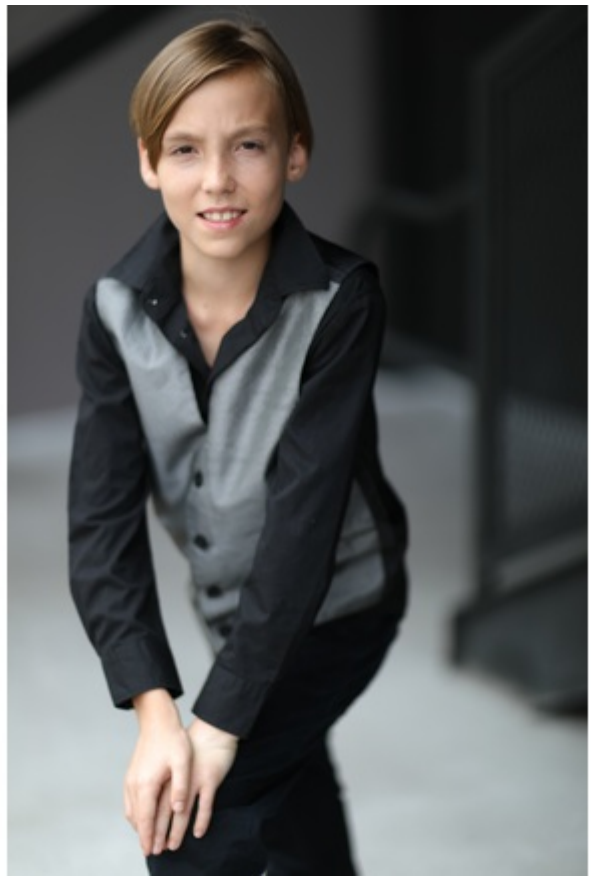

Topher .

Height: 57" **Eye Color:** brown **Hair Color:** brown **Shoe Size:** 4

modelscout
407.420.5888
www.modelscout.com
30 years - The Best Talent
period.

Topher .

Height: 57" **Eye Color:** brown **Hair Color:** brown **Shoe Size:** 4